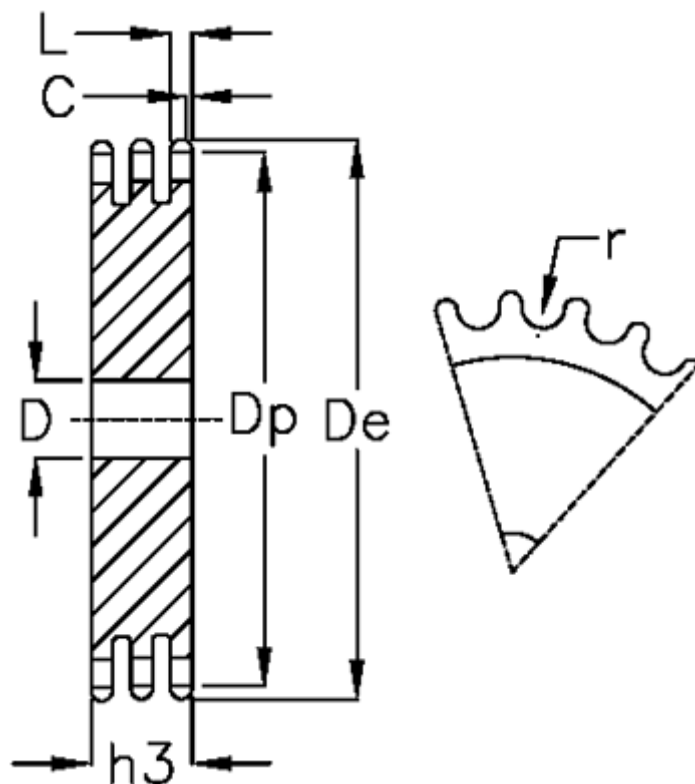

Article number: 616023003017

Description: Plate wheel 06 B-3 Z=17 triplex

Measures

C	= 1
D	= 12
De	= 55.3
Dp	= 51.83
For chain size	= 3/8 x 7/32
For chain type	= 06 B-3
h3	= 25.6
L	= 5.2

Number of teeth	= 17
r	= 6.35